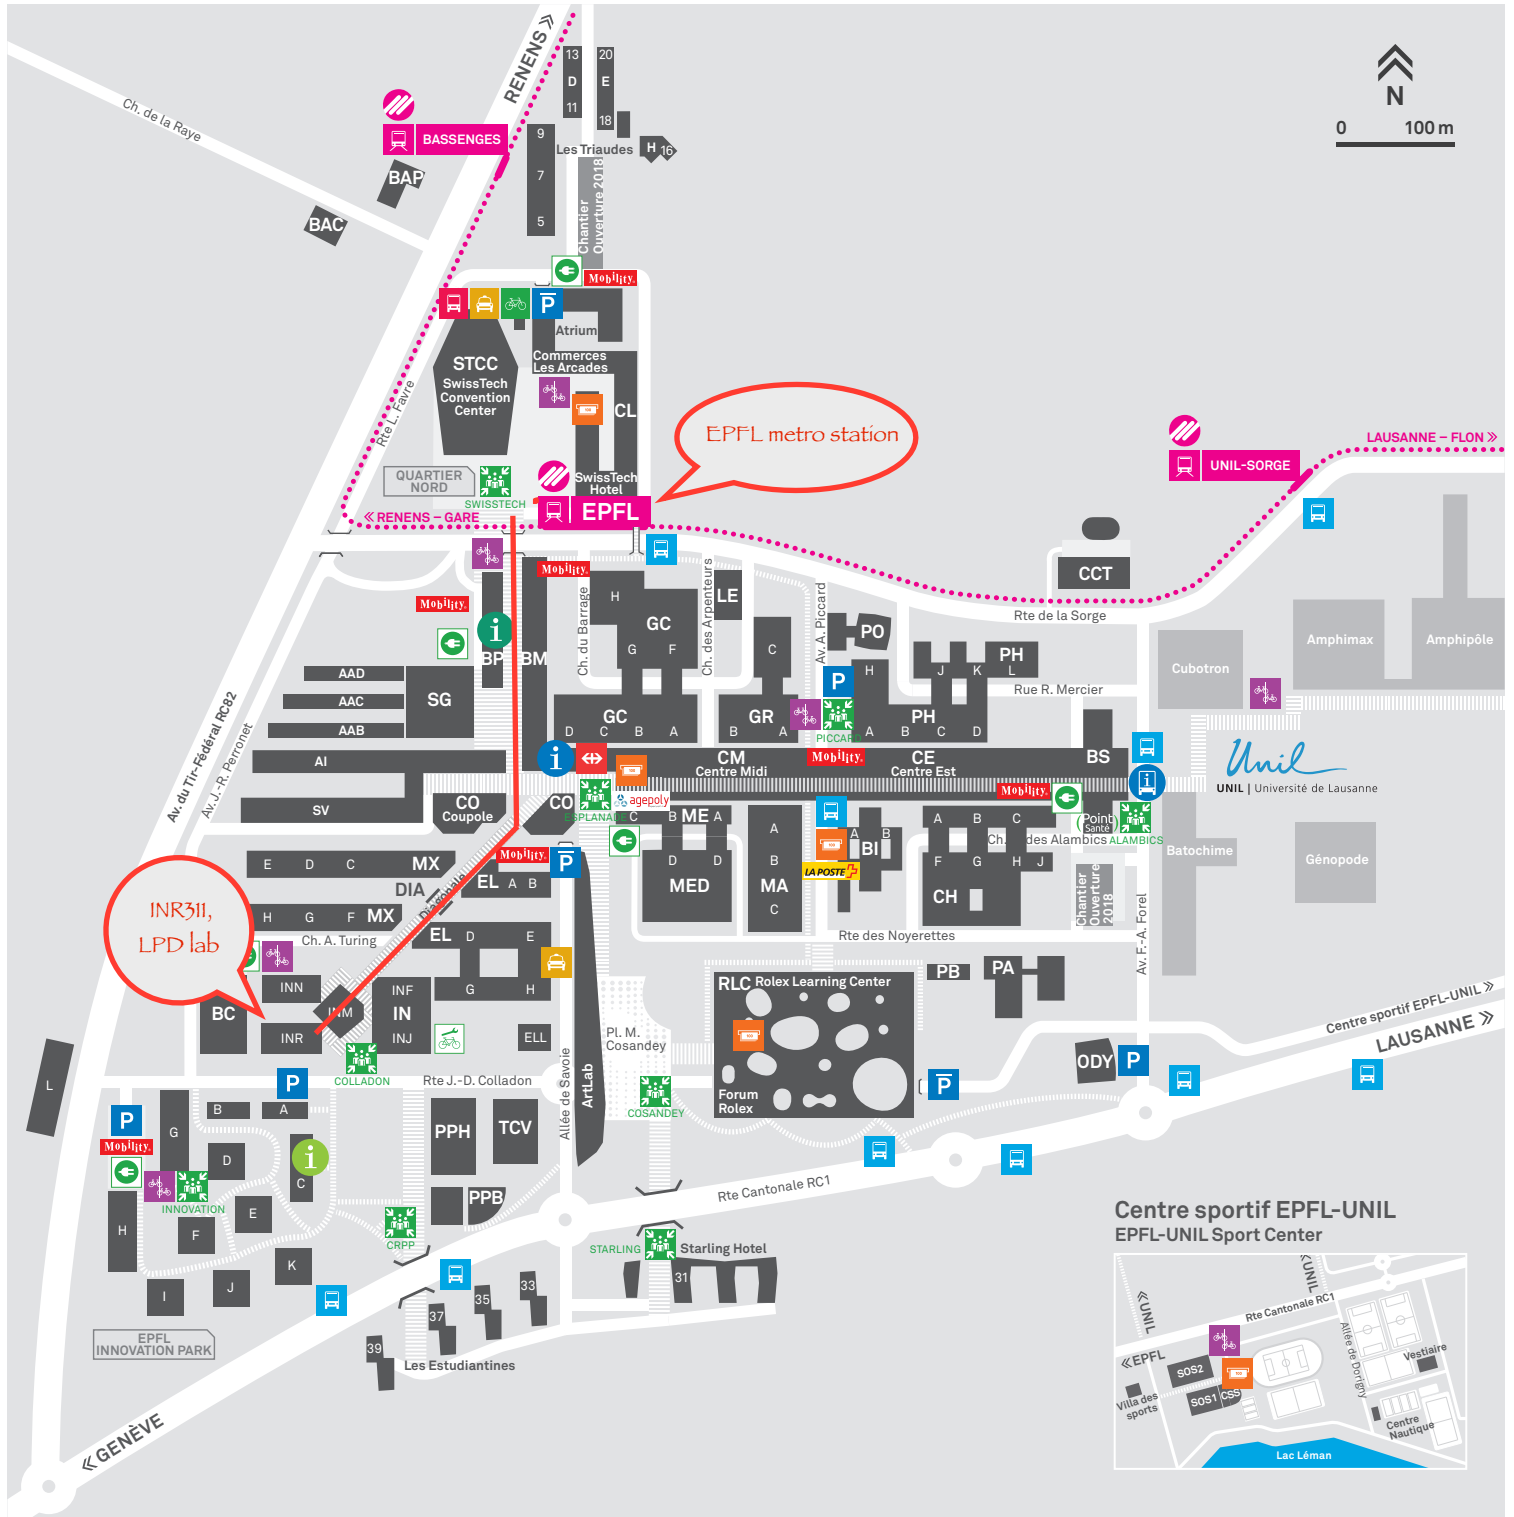

# Plan d'orientation EPFL

EPFL - DII - 08.08.2016

**i** Accueil/Information  
Reception/Information

**i** Guichet étudiants  
Students Services Desk

**i** Accueil EPFL Innovation Park  
EPFL Innovation Park Reception

**i** Information livraisons  
Delivery Information

**i** Point de rassemblement  
Assembly point

**Point Santé**  
Health Point

**agepoly** Association des étudiants de l'EPFL  
EPFL General Student's Association

**Agence CFF**  
CFF Train Tickets/Information

**LAPOSTE** La Poste  
Post Office

**Bancomat**  
ATM

**P** Parking public  
Public Parking

**M** Métro m1  
m1 metro

**B** Bus  
Bus

**T** Station de taxi  
Taxi rank

**D** Dépose-minute bus  
Bus drop-off/pick-up point

**V** Vélo Station  
Bike Station

**P** PubliBike  
PubliBike

**R** Point vélo réparations  
Bike Repair Service

**E** ElectricEasy  
ElectricEasy

**M** Mobility  
Mobility